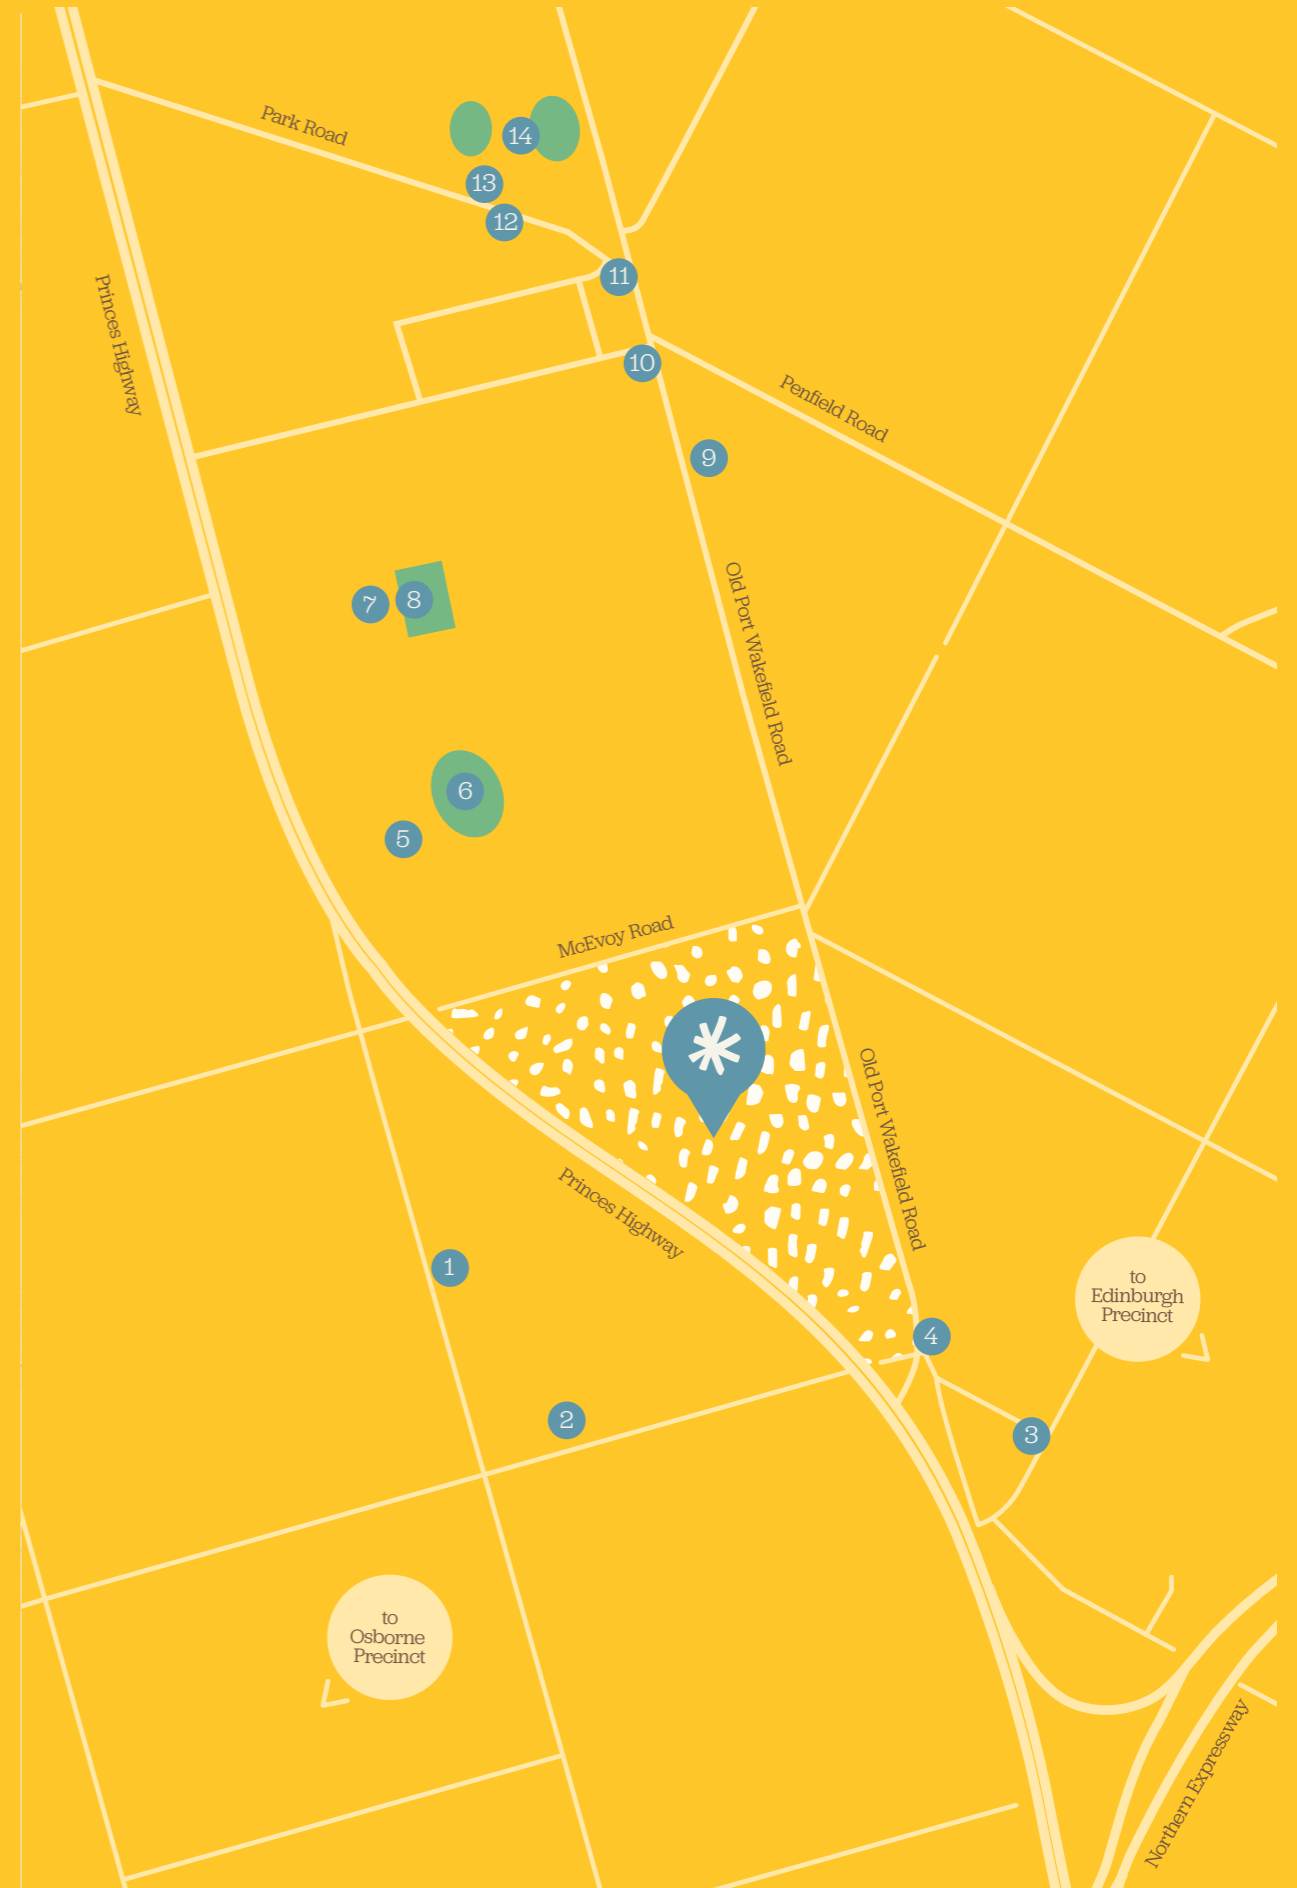

Conveniently located close to supermarkets, specialty shops, medical clinics, sporting clubs, parks, schools, and childcare facilities, Sunflowers Virginia offers everything you need to flourish in Adelaide's new north - a place to grow your way.

Set in one of the fastest growing areas north of Adelaide, Sunflowers Virginia just a 35 minute trip to the heart of the city via the Northern Expressway.

Located close to the Edinburgh and Osborn commercial precincts, this new estate is perfectly positioned for families seeking affordable, modern living close to a range of industries and burgeoning work opportunities.

- |                             |                                |
|-----------------------------|--------------------------------|
| 1 Retirement Village        | 8 Virginia Grove Playground    |
| 2 RIYA Nursery              | 9 Virginia Mitre 10            |
| 3 Virginia Residential Park | 10 X Convenience               |
| 4 Virginia Cricket Club     | 11 Woolworths Virginia         |
| 5 Good Living Support Care  | 12 Virginia United Soccer Club |
| 6 Central Lakeview Reserve  | 13 Virginia Primary School     |
| 7 Early Learning Centre     | 14 Virginia Community Centre   |

Virginia Community Centre

RIYA Nursery

Virginia Primary School

Three minutes from the bustling Virginia town centre, residents will enjoy the convenience of this well-established community with supermarkets, specialty shops and medical clinics, plus sporting clubs and ample childcare facilities.